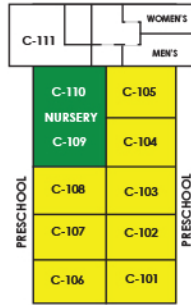

- Nursery
- Preschool
- K-3 Grade
- 4th and 5th Grade
- Special Needs

Solomon's Porch

Classrooms First Level

Classrooms Second Level

MARANATHA CHAPEL CAMPUS MAP

Sanctuary, Offices, Fellowship Hall & Classrooms
 10752 Coastwood Road | San Diego, CA 92127 | (858) 613-7800
www.MaranathaChapel.Org