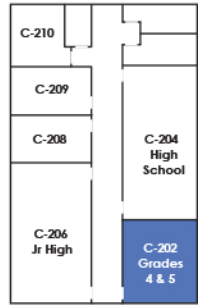

- Nursery
- Preschool
- K-3 Grade
- 4th and 5th Grade
- Special Needs

Solomon's Porch

Classrooms First Level

Classrooms Second Level

MARANATHA CHAPEL CAMPUS MAP

Sanctuary, Offices, Fellowship Hall & Classrooms
 10752 Coastwood Road | San Diego, CA 92127 | (858) 613-7800
www.MaranathaChapel.Org