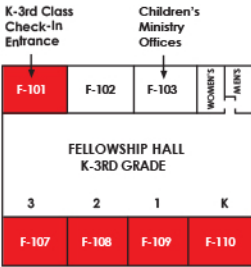

- Nursery
- Preschool
- K-3 Grade
- 4th and 5th Grade
- Special Needs

Solomon's Porch

Classrooms First Level

Classrooms Second Level

MARANATHA CHAPEL CAMPUS MAP

Sanctuary, Offices, Fellowship Hall & Classrooms
 10752 Coastwood Road | San Diego, CA 92127 | (858) 613-7800
www.MaranathaChapel.Org